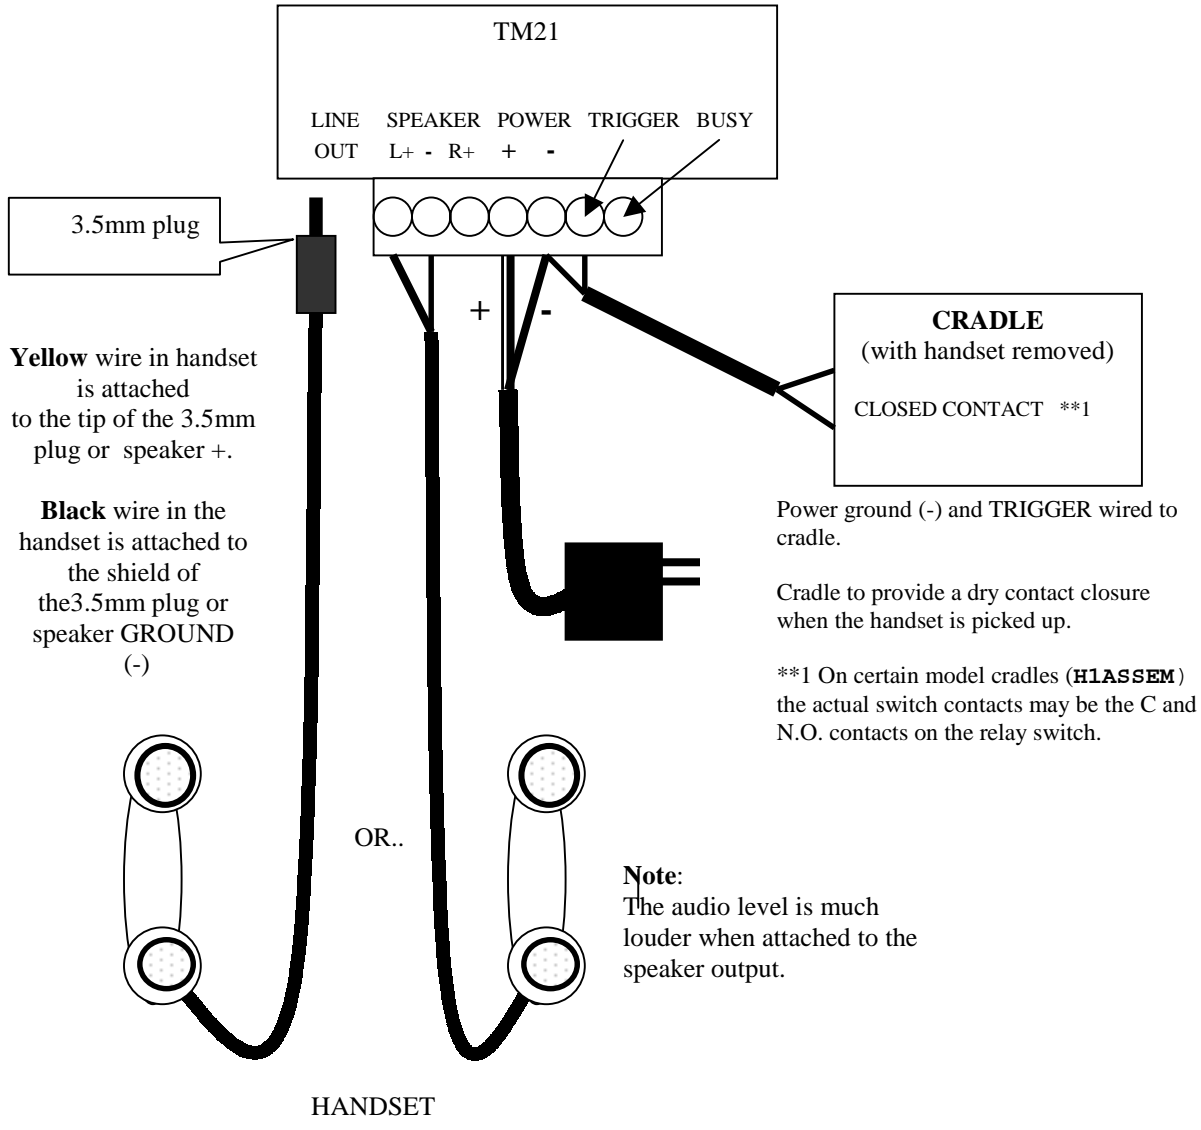

Wiring a TM21 to a cradle and handset

MODE.TXT file should have DHC (Direct Holdable Closed) if you wish to have the audio play only when the handset is not in the cradle.

Technovision Interactive inc.
www.technovision.com