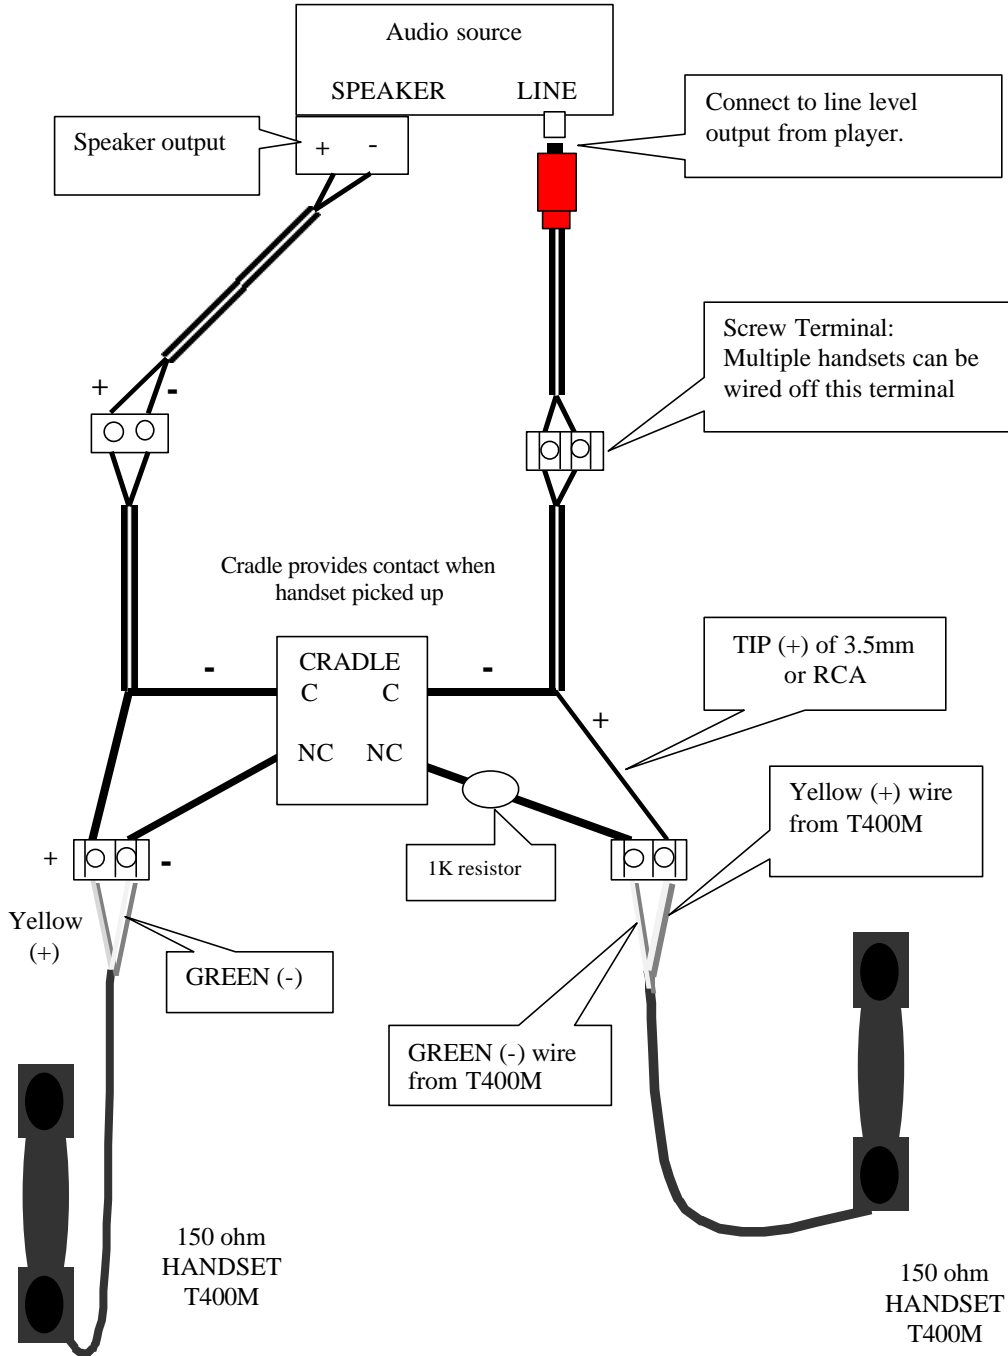

T400M handset wiring

**Audio looping and handset audio enabled/disabled by cradle

Technovision Interactive Inc.
www.technovision.com
Other manuals are available for wiring the cradle directly to the media player(s)