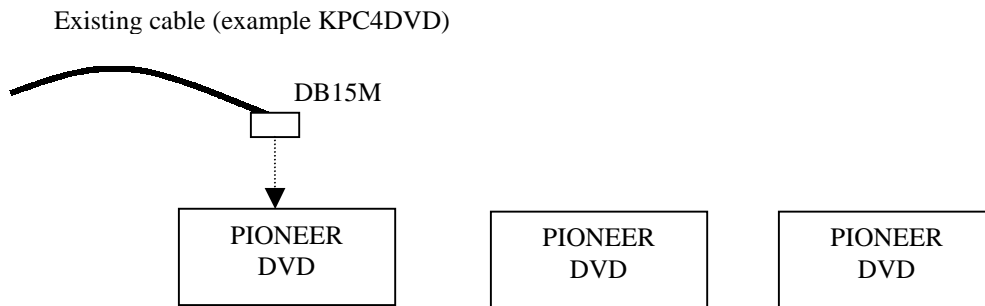

DVDEXT CABLE

1. On the DVDEXT cable, connect the 15-pin FEMALE connector to the 15 pin MALE connector on the cable you are extending.
2. Now you can connect the short cable with the 15-pin male connector to the DVD Player that you are connecting too.
3. The other longer cable with the 15-pin connector can go to the next DVD Player or to the next DVDEXT cable
4. To add more cables repeat steps one and two above.

ADDING EXTRA PLAYERS USING DVDEXT CABLES: