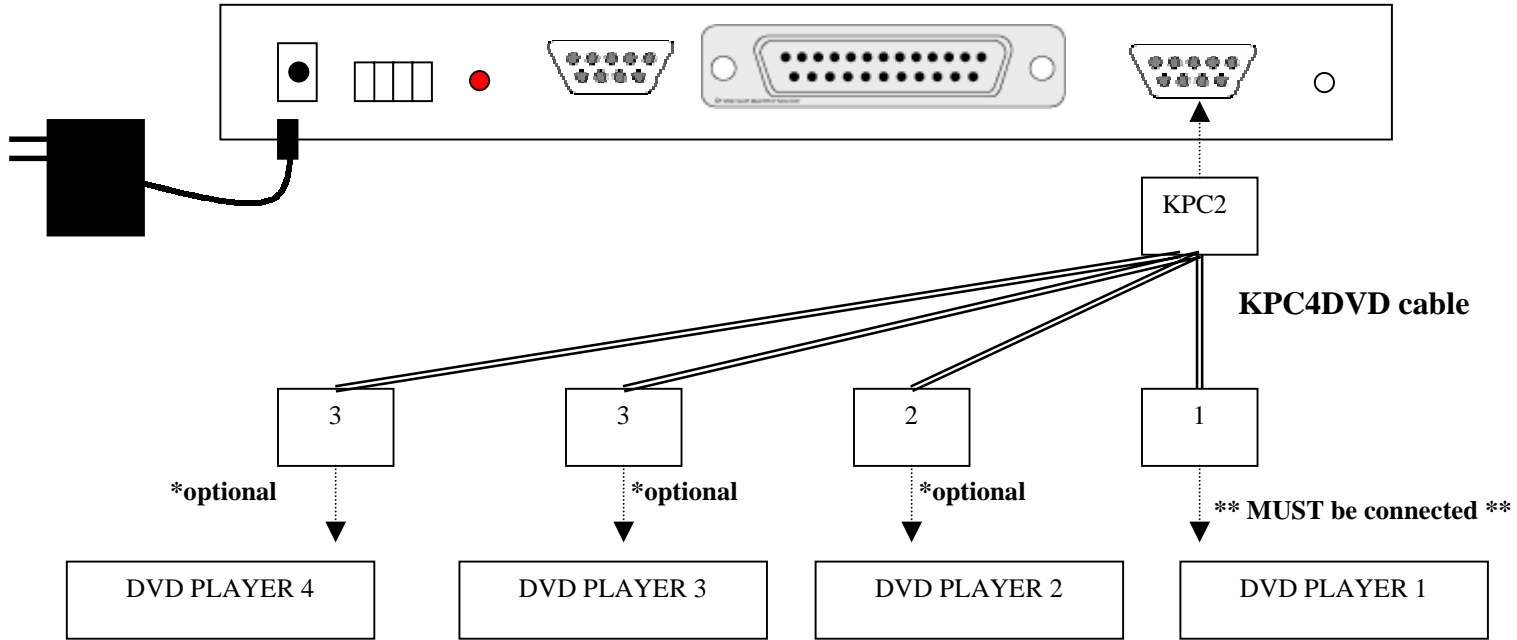

KPC2 BACK

***optional**

***optional**

***optional**

**** MUST be connected ****

DVD PLAYER 4

DVD PLAYER 3

DVD PLAYER 2

DVD PLAYER 1

Pioneer DVD-V7400 or DVD-V5000 set for:

POWER ON START: T01:C01

BAUD SPEED: 9600